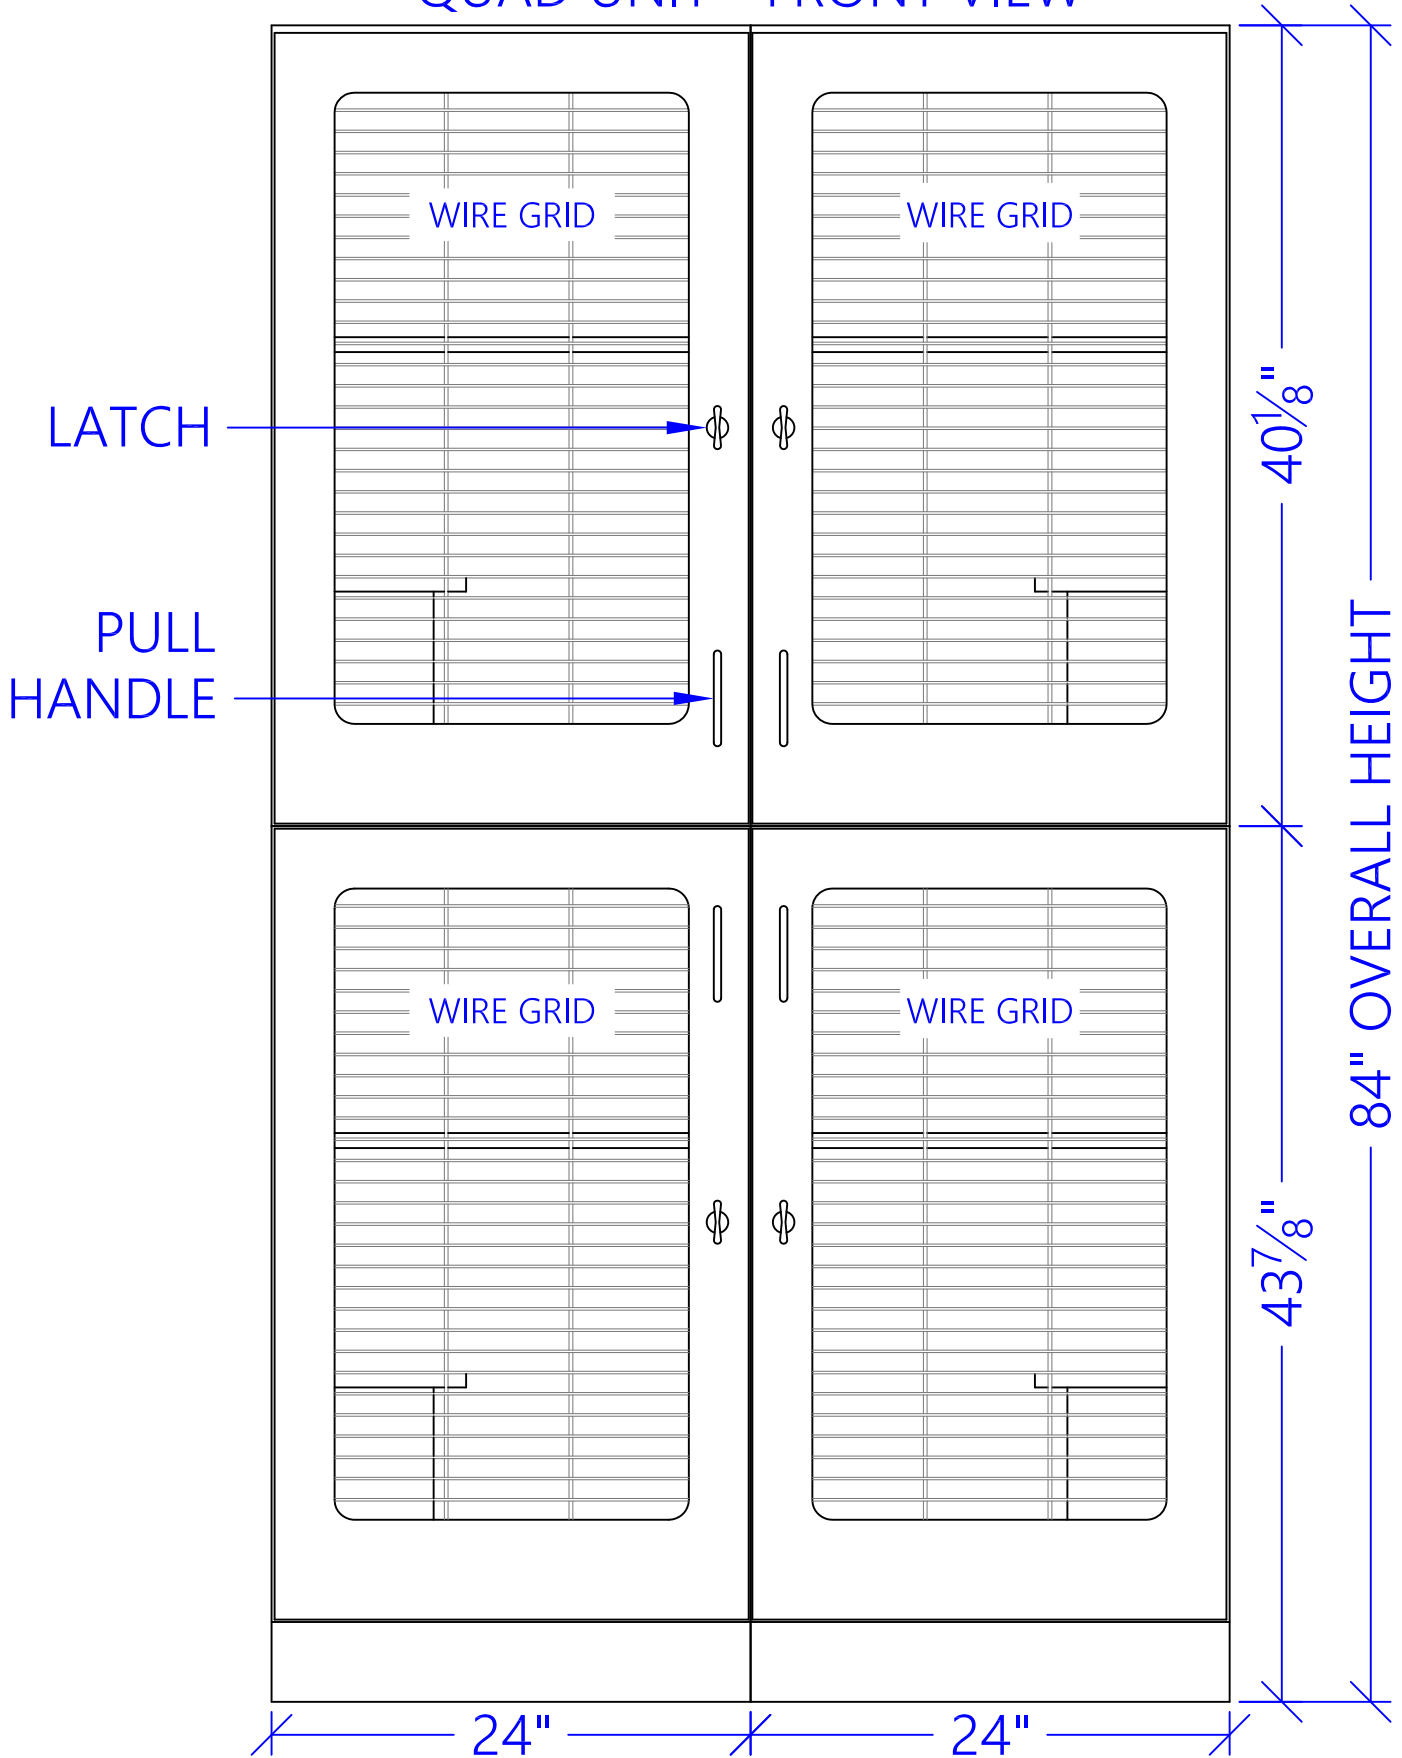

QUAD UNIT - FRONT VIEW

ALL DOORS AVAILABLE WITH WIRE GRID OR TEMPERED GLASS. OPTIONAL REAR WINDOW IN LIVING AREA.